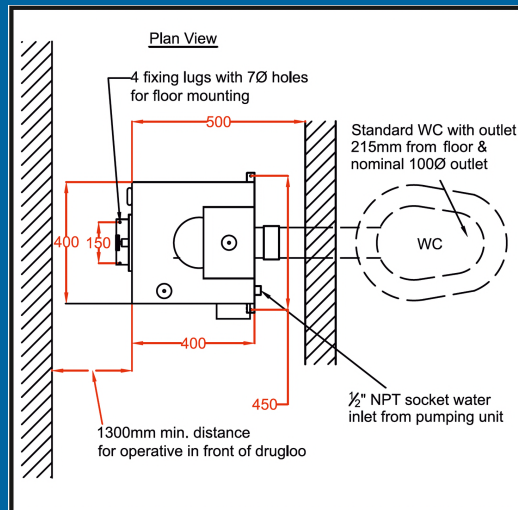

PROTECT THE HEALTH & SAFETY OF YOUR OFFICERS

Protect and prevent the spread and exposure to harmful diseases such as

Coronavirus - Hepatitis - AIDS - STD's